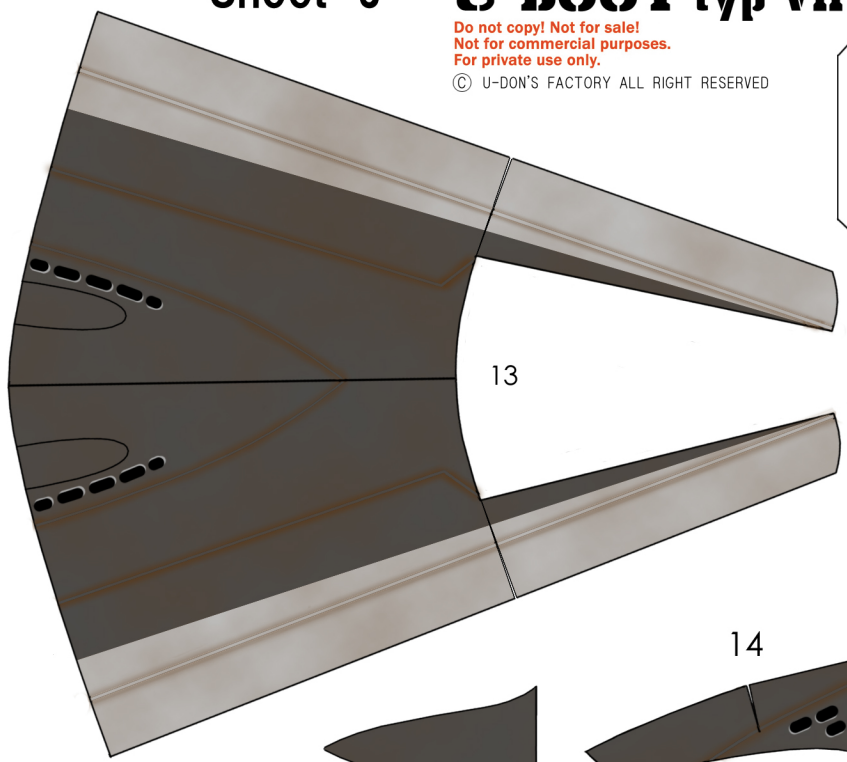

1 inch 

1 cm 

Sheet-J

1/100 Scale Paper Model U-BOOT' typ VII C

Do not copy! Not for sale!
Not for commercial purposes.
For private use only.

© U-DON'S FACTORY ALL RIGHT RESERVED

10